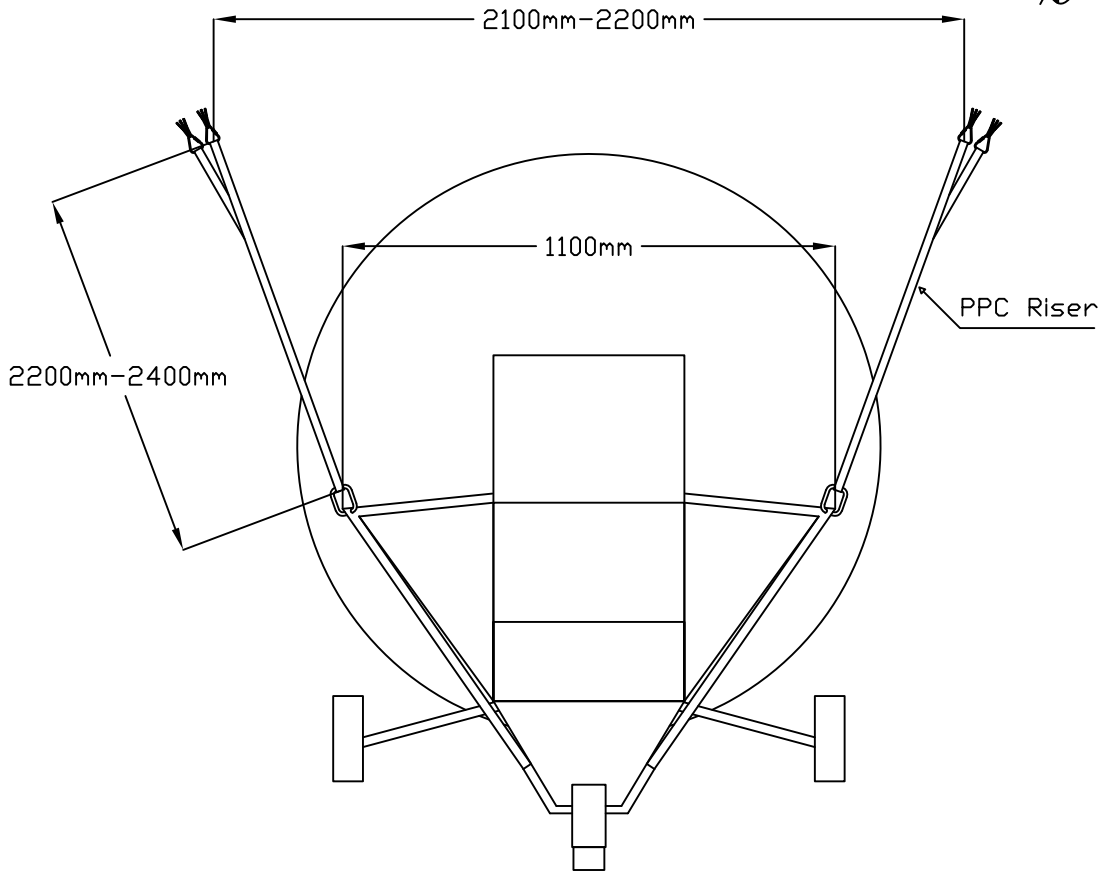

The risers must be level  
(Equal length)

\* For American style PPC trikes with wide spread hook in  
\* All measurements are in mm

Drawn by Adam Wechsler	Part N	Toll ±10	
Date 06.02.18	Name PPC Wing Connection to 110 sred Trike	Drawing N	
Scale			
Approved Anatoly Cohn			
APCO Aviation LTD. 		Product Applicable to all APCO PPC wings	Revision 0